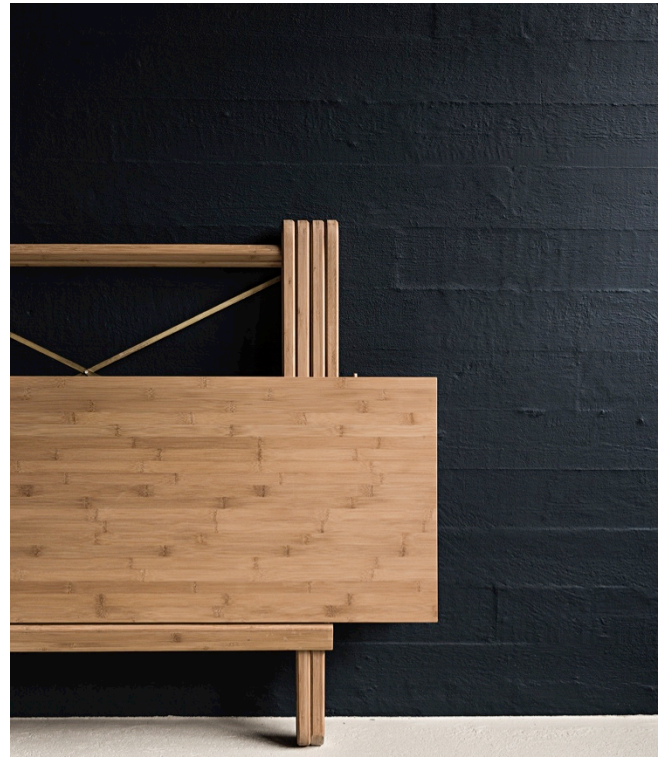

# Field Table

Versatile dining table for a changing life

## Field Table

Field Table is a new dining table with room for six persons. The table is made in certified bamboo, one of the most sustainable natural resources the world has. Additionally, bamboo is very suitable for tabletops due to the durability and hardness of the material, as well as for the resistance towards stains and easy maintenance. The table is designed as a folding table, and can be folded down in a matter of seconds. This function creates a very versatile table, which is ideal in multipurpose spaces. Furthermore, the folding functionality is very practical when the table has to be removed during cleaning other usages of the space.

Field Table is inspired by the renowned campaign furniture, which is specifically made to break down or fold for ease of travel during military campaigns. This nomad-like behavior has similarities to today's frequent change of accommodation and We Do Wood seek to design and introduce furniture that easily blends into this modern lifestyle. At the same time, we believe that portable furniture can help increase product life time and work against the 'throwaway culture' that has emerged in recent decades. To us, long product lifetime is a cornerstone in our efforts towards becoming more sustainable.

## Product specifications Field Table

<b>Materials</b>	Moso bamboo and brass
<b>Dimensions</b>	W90 x L130 x H75 cm.
<b>Retail price</b>	EUR 1.150
<b>Produced in</b>	Denmark